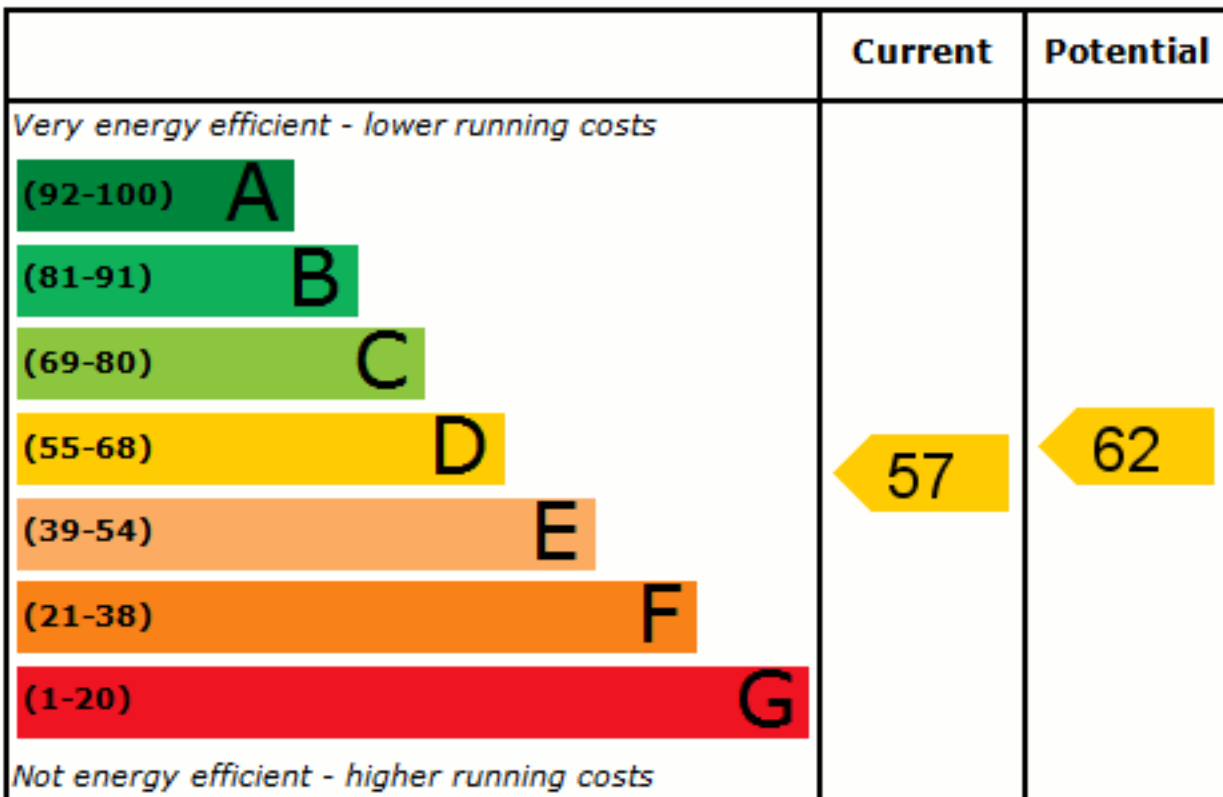

Energy Efficiency Rating

England & Wales

EU Directive
2002/91/EC

Environmental (CO₂) Impact Rating

England & Wales

EU Directive
2002/91/EC