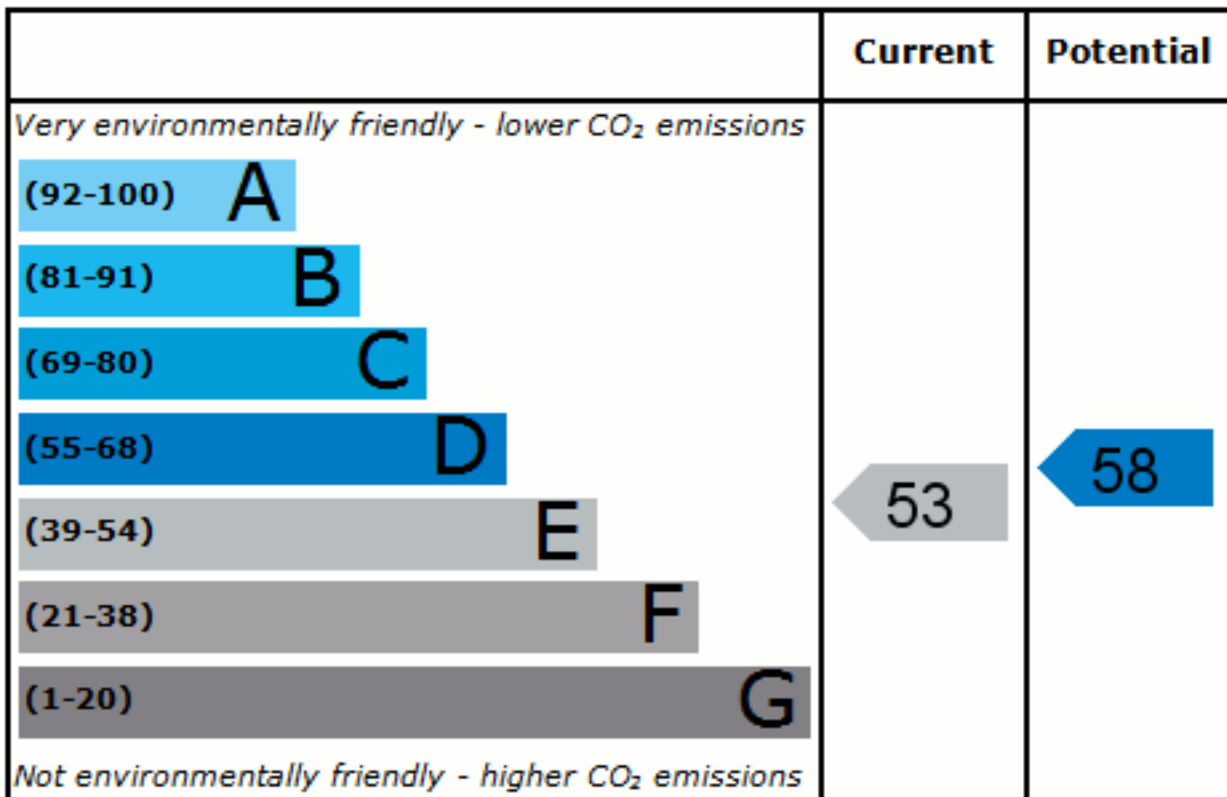

Energy Efficiency Rating

England & Wales

EU Directive
2002/91/EC

Environmental (CO₂) Impact Rating

England & Wales

EU Directive
2002/91/EC